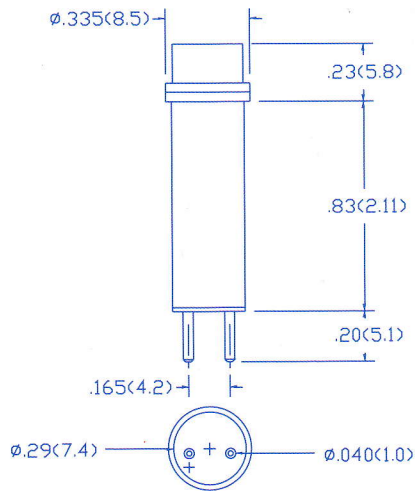

T-2 120 VOLT LAMPS

INCANDESCENT LAMP #	PowerLine® PART # STANDARD	PowerLine® PART # WITH SHUNT RESISTOR	APPLIED VOLTAGE	MAXIMUM VOLTAGE	FIG #
120PC	120PCL-NWX	120PCLS-NWX	120AC/DC	130	1
120PSB	120PSBL-NWX	120PSBLS-NWX	120AC/DC	130	2

LED COLOR CODE	EMITTED COLOR	Used to illuminate the following lenses							
		Red	Orange	Amber	Yellow	Green	Blue	White	Clear
-NWR	Red	*						*	*
-NWO	Orange		*	*				*	*
-NWA	Amber			*	*			*	*
-NWG	Green					*		*	*
-NWB	Blue						*	*	*
-NWW	White							*	*

120PCL  
Figure 1

120PSBL  
Figure 2

All dimensions are in inches (mm) Tolerances: .xx"(x) ±.025"(.63)/ .xxx"(xx)±.010"(.25) Specifications are subject to change without notice.