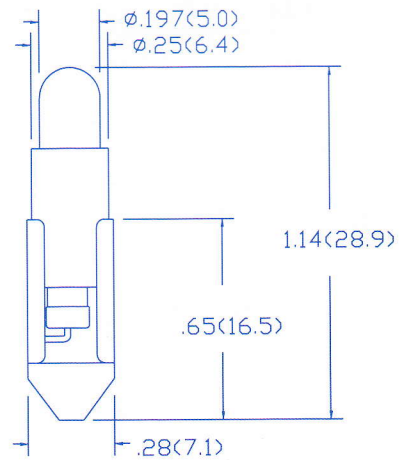

T-2 120 VOLT LAMPS

INCANDESCENT LAMP #	PowerLine® PART # STANDARD	PowerLine® PART # WITH SHUNT RESISTOR	APPLIED VOLTAGE	MAXIMUM VOLTAGE	FIG #
120PC	120PCL-NWX	120PCLS-NWX	120AC/DC	130	1
120PSB	120PSBL-NWX	120PSBLS-NWX	120AC/DC	130	2

120PCL  
Figure 1

120PSBL  
Figure 2

All dimensions are in inches (mm) Tolerances: .xx"(x) ±.025"(.63)/ .xxx"(xx)±.010"(.25) Specifications are subject to change without notice.