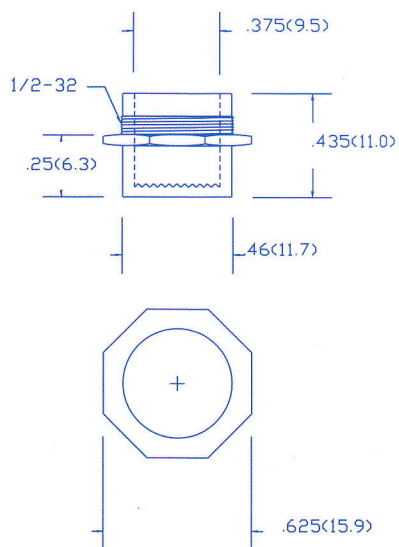

- GE ET-5
- GE ET-6
- Westinghouse Minalite

SOCKET MODEL NUMBER	PowerLine® LENS PART #	DIFFUSION	COLOR	FIG#
GE ET-5 & ET-6	BB3-CR	Clear	Red	1
	BB3-CA	Clear	Amber	1
	BB3-CY	Clear	Yellow	1
	BB3-CG	Clear	Green	1
	BB3-CB	Clear	Blue	1
	BB3-CW	Water Clear		1
	BB3-NW	Translucent	White	1
Westinghouse Minalite	BB2-CR	Clear	Red	2
	BB2-CA	Clear	Amber	2
	BB2-CG	Clear	Green	2
	BB2-CW	Water Clear		2
	BB2-NW	Translucent	White	2

BB3
Figure 1

BB2
Figure 2