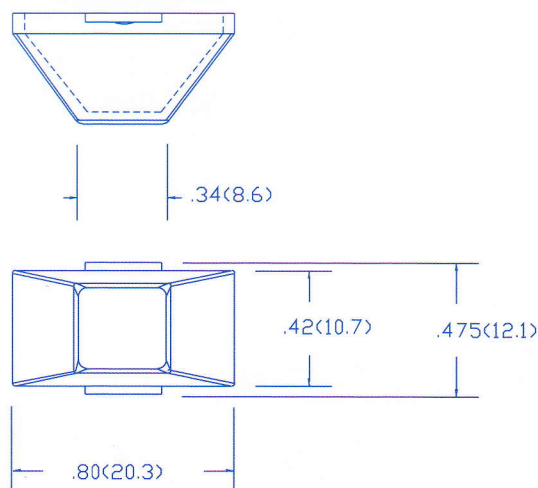

- GE ET-5
- GE ET-6
- Westinghouse Minalite

SOCKET MODEL NUMBER	PowerLine® LENS PART #	DIFFUSION	COLOR	FIG#
GE ET-5 & ET-6	BB3-CR	Clear	Red	1
	BB3-CA	Clear	Amber	1
	BB3-CY	Clear	Yellow	1
	BB3-CG	Clear	Green	1
	BB3-CB	Clear	Blue	1
	BB3-CW	Water Clear		1
	BB3-NW	Translucent	White	1
Westinghouse Minalite	BB2-CR	Clear	Red	2
	BB2-CA	Clear	Amber	2
	BB2-CG	Clear	Green	2
	BB2-CW	Water Clear		2
	BB2-NW	Translucent	White	2

BB3
Figure 1

BB2
Figure 2