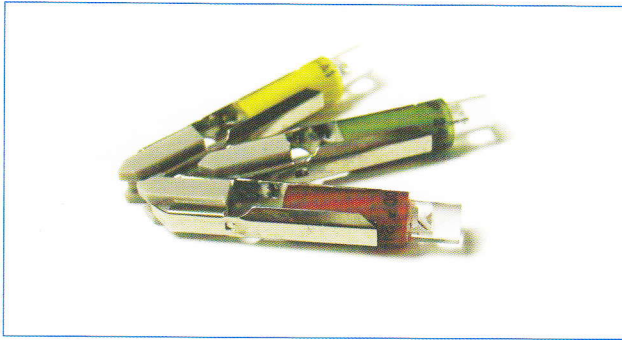

T-2 SLIDE BASED LAMPS

PowerLine LEDs

T-2 SLIDE BASED LAMPS

INCANDESCENT LAMP #	PowerLine® PART # STANDARD	PowerLine® PART # WITH SHUNT RESISTOR	APPLIED VOLTAGE	MAXIMUM VOLTAGE	BI-POLAR	FIG #
6PSB	6PSBL-X1	6PSBLS-X1	6AC/DC	7	✓	1
24PSB	24PSBL-X1	24PSBLS-X1	24AC/DC	26	✓	1
28PSB	28PSBL-X1	28PSBLS-X1	28AC/DC	30	✓	1
48PSB	48PSBL-X1	48PSBLS-X1	48AC/DC	52	✓	1
48X	48L2-X1	48LS2-X1	48DC	52		2
	48L4-X1	48LS4-X1	48AC/DC	52	✓	2
55C2	55CL2-X1	55CLS2-X1	55AC/DC	60	✓	2

LED COLOR CODE	EMITTED COLOR	Used to illuminate the following lenses							
		Red	Orange	Amber	Yellow	Green	Blue	White	Clear
-R1	Red	*						*	*
-O1	Orange		*	*				*	*
-A1	Amber			*	*			*	*
-G1	Green					*		*	*
-B1	Blue						*	*	*
-W1	White							*	*

Figure 1
Slide Base #5

Figure 2
Slide Base #3

All dimensions are in inches (mm) Tolerances: .xx"(x) ±.025"(.63) .xxx"(xx)±.010"(.25) Specifications are subject to change without notice.