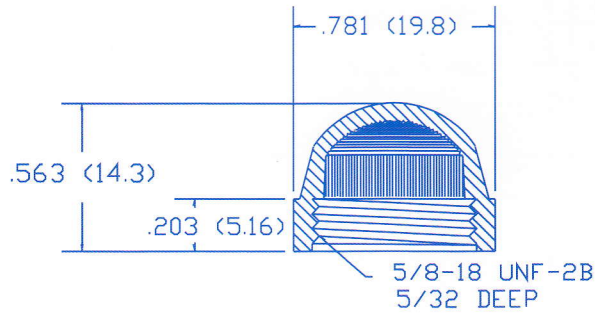

SOCKET MODEL NUMBER	PowerLine® LENS PART #	DIFFUSION	COLOR	FIG#
GE ET-16	BB4-CR	Clear	Red	1
	BB4-CA	Clear	Amber	1
	BB4-CY	Clear	Yellow	1
	BB4-CG	Clear	Green	1
	BB4-CB	Clear	Blue	1
	BB4-CW	Water Clear		1
	BB4-NR	Translucent	Red	1
	BB4-NA	Translucent	Amber	1
	BB4-NY	Translucent	Yellow	1
	BB4-NG	Translucent	Green	1
	BB4-NW	Translucent	White	1

BB4  
Figure 1